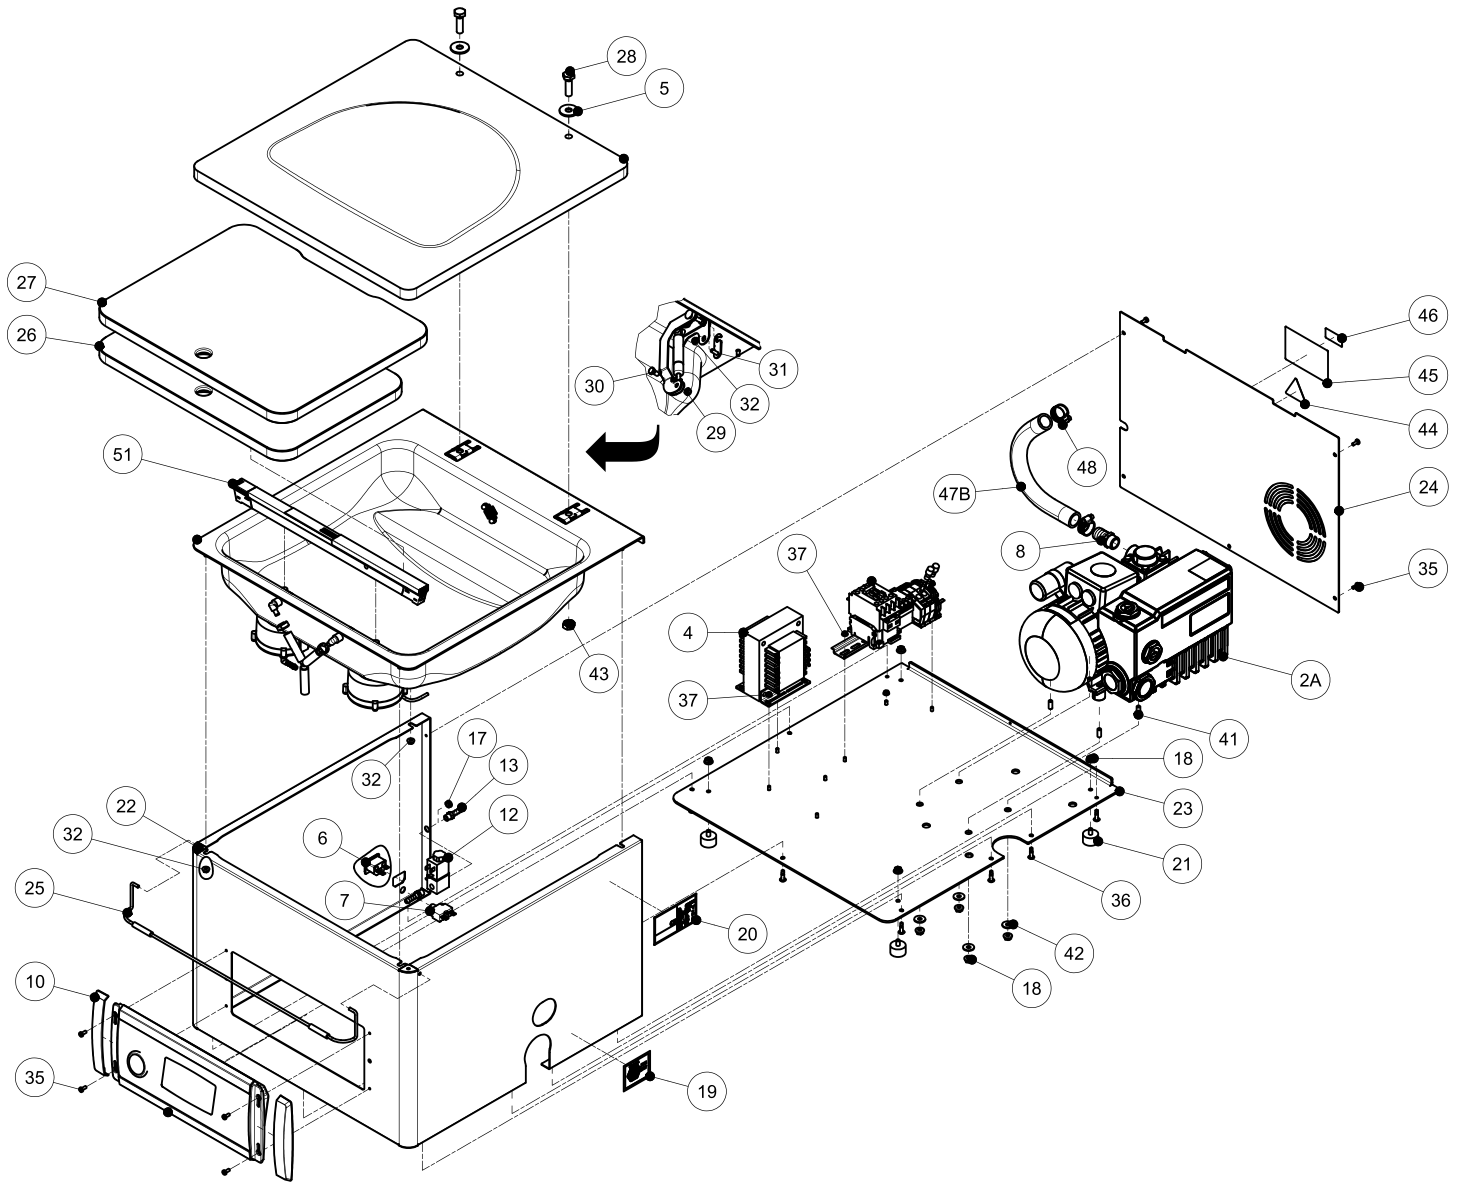

# Parts Breakdown

Model VP-NL-0016-LN 59010

Overall