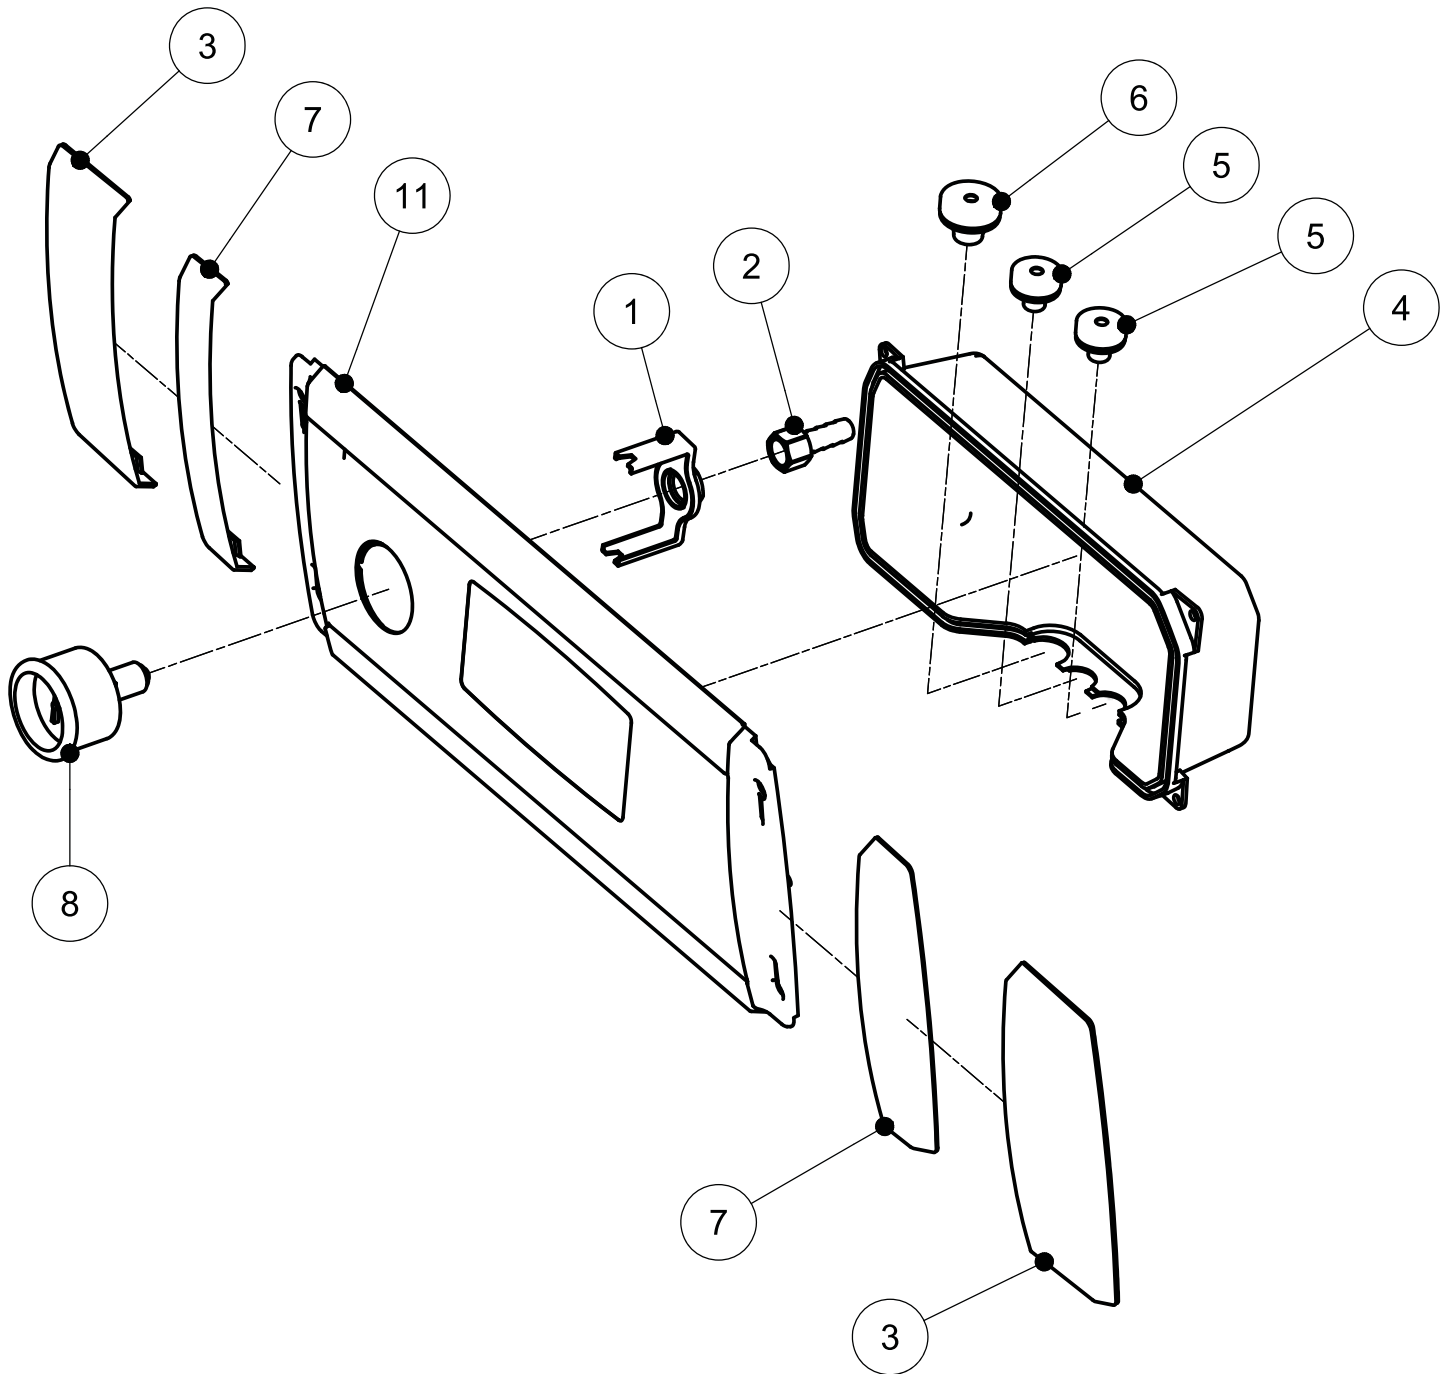

Parts Breakdown

Model VP-NL-0016-LN 59010

Control Panel