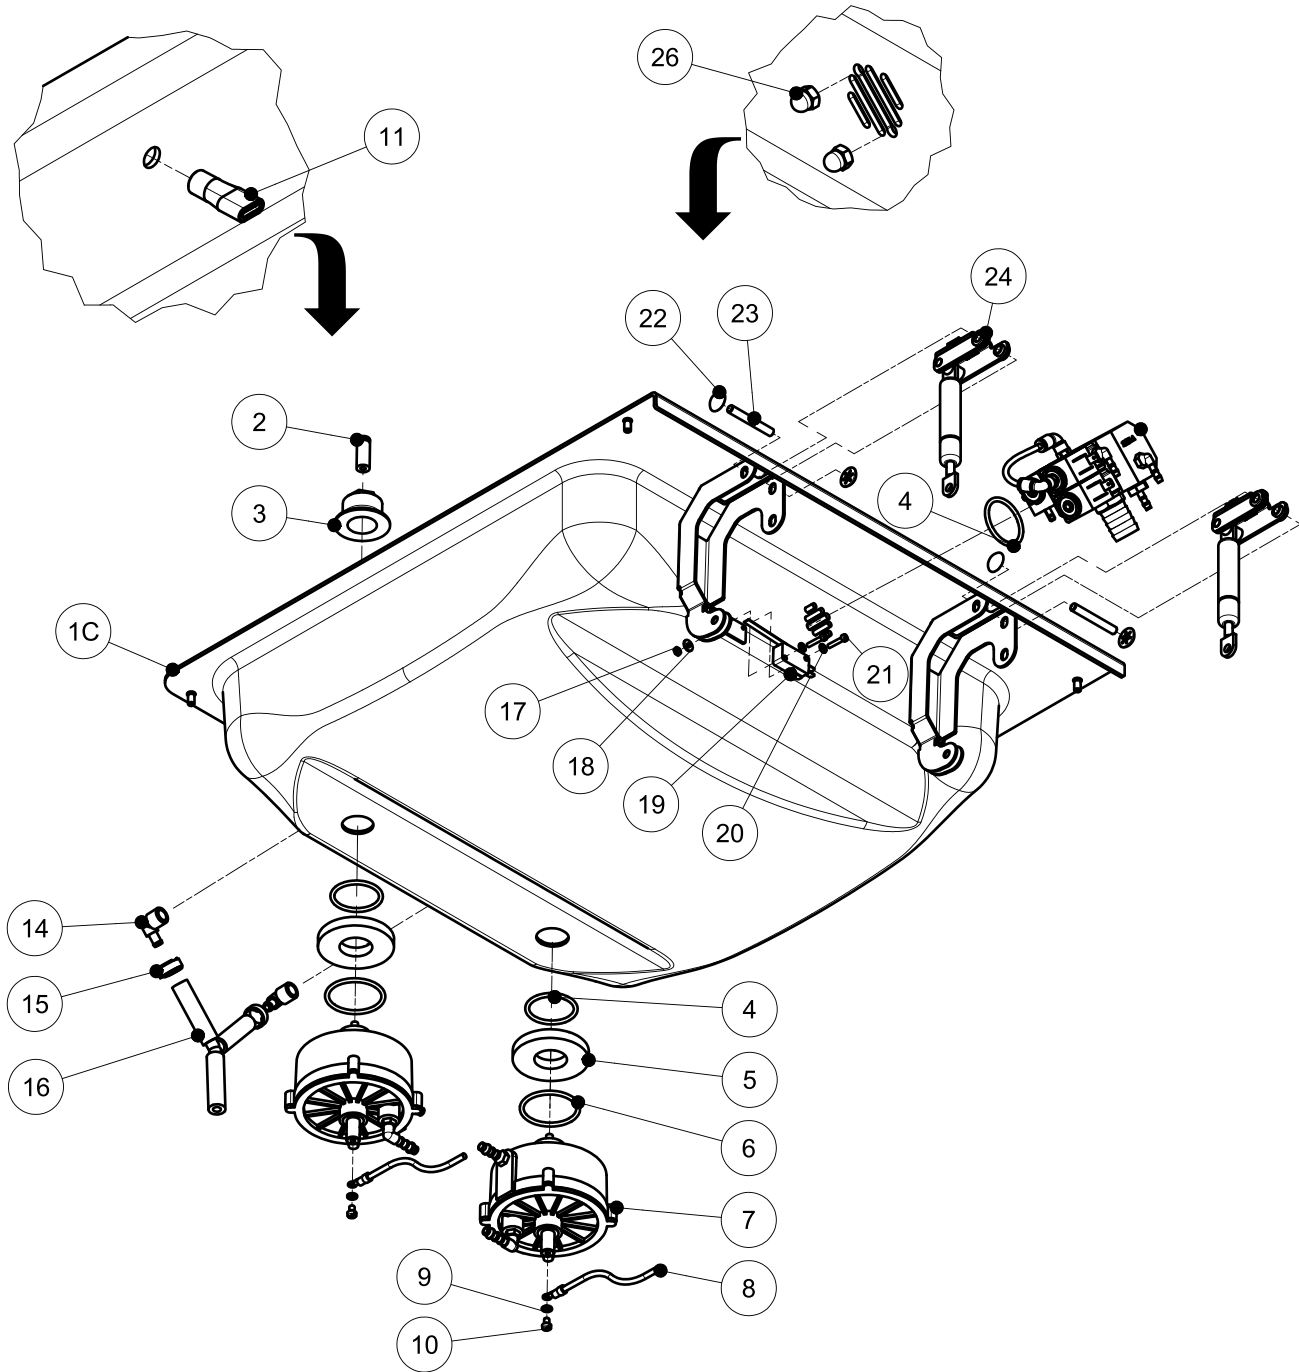

# Parts Breakdown

Model VP-NL-0016-LN 59010

Overall

# Parts Breakdown

Model VP-NL-0016-LN 59010

Vacuum Chamber

# Parts Breakdown

Model *VP-NL-0016-LN* 59010

*Seal Lid*

# Parts Breakdown

Model VP-NL-0016-LN 59010

Air Valve