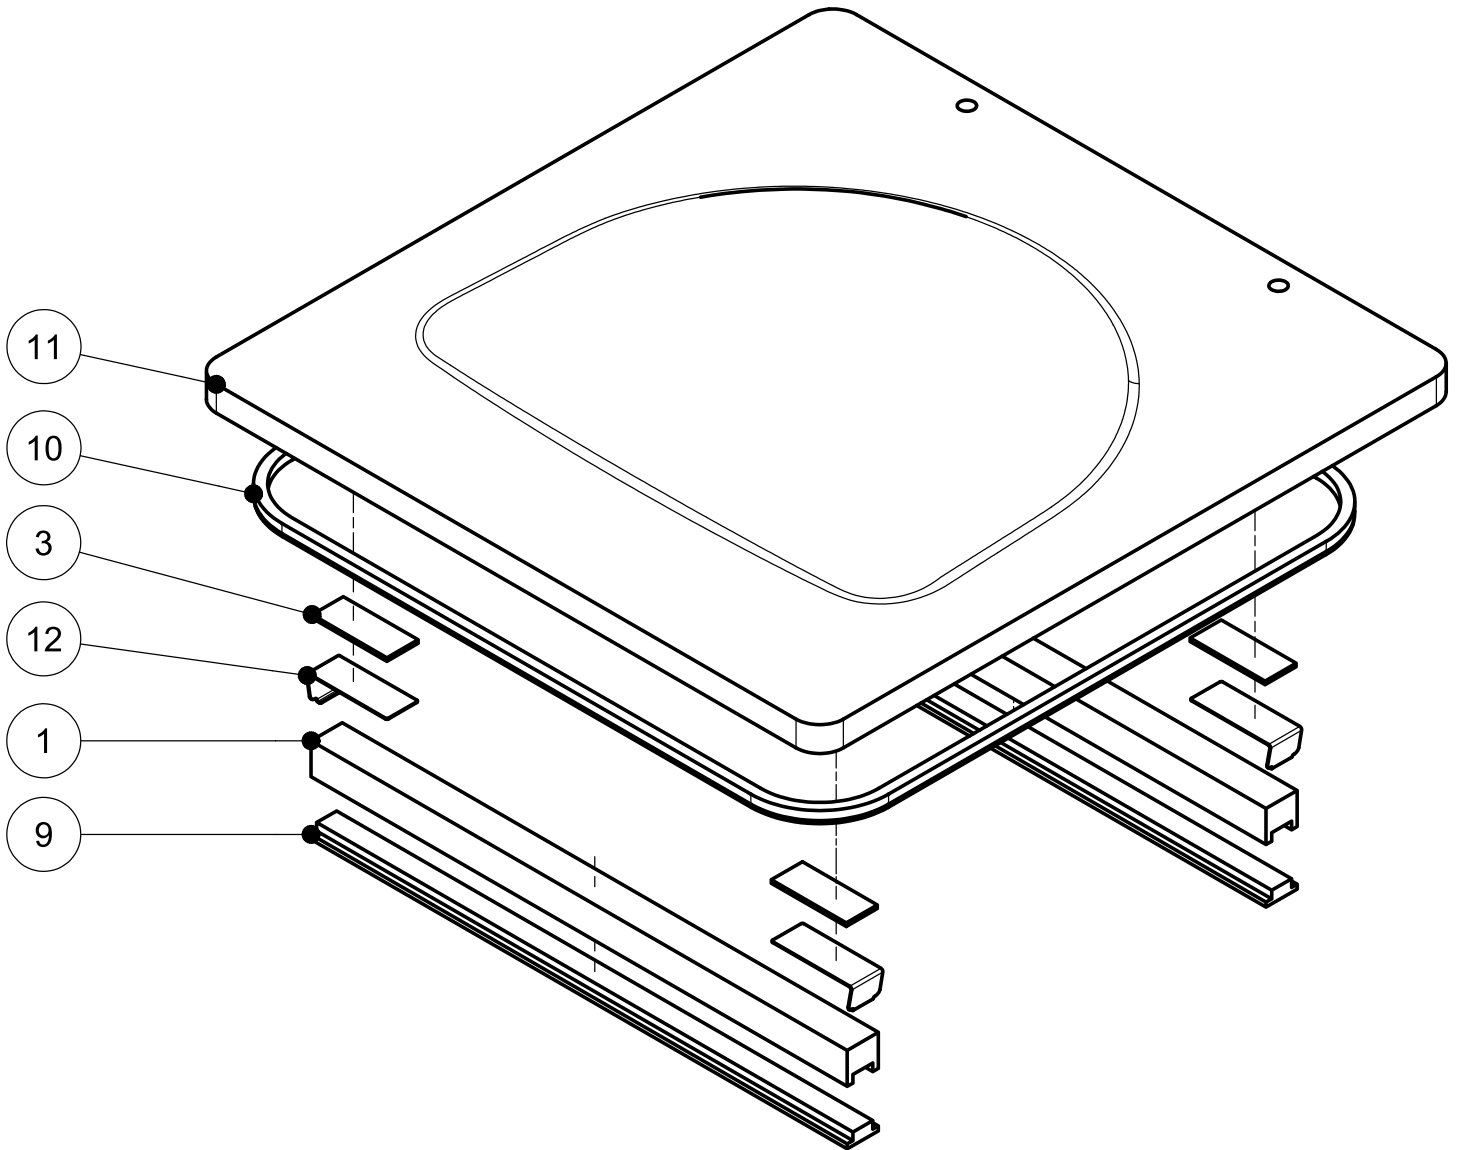

Parts Breakdown

Model *VP-NL-0016-LN* 59010

Seal Lid